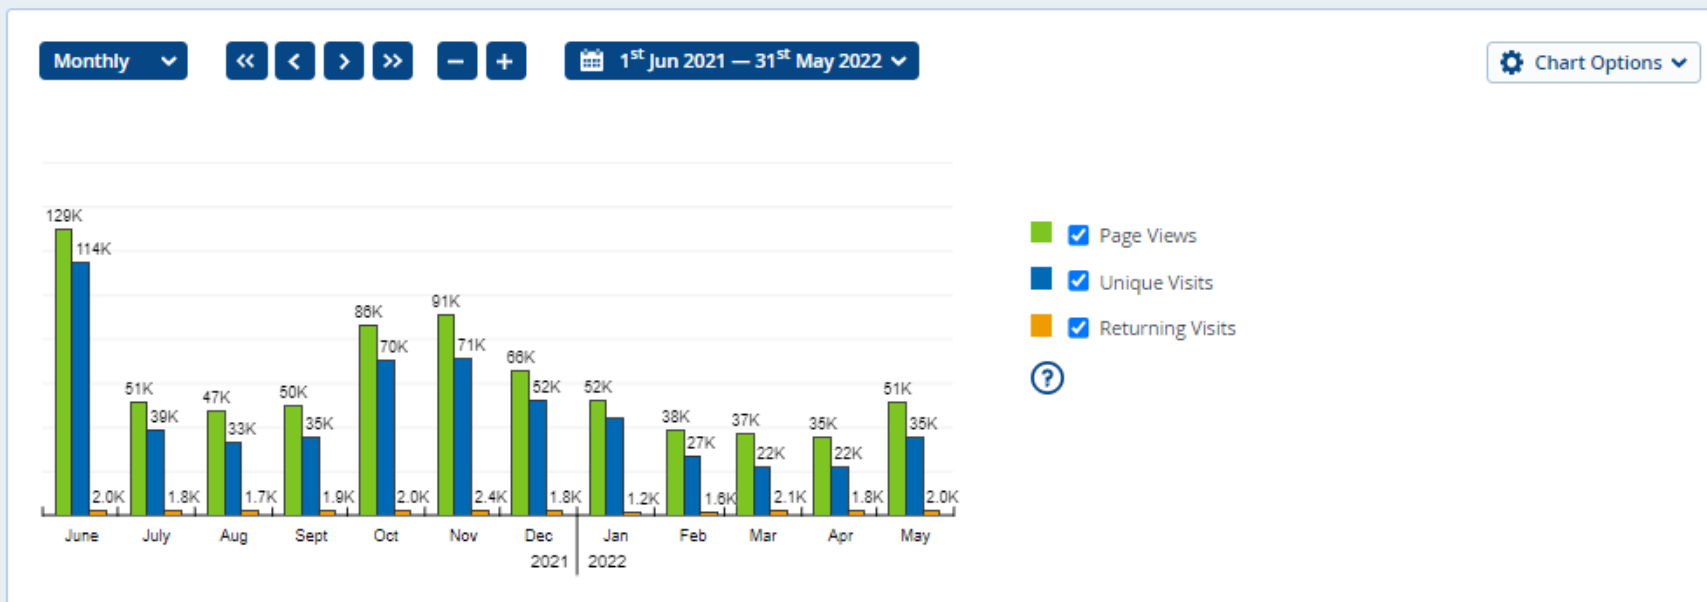

Summary Stats ?

Average Monthly Page Views	Average Monthly Unique Visits	Average Monthly First Time Visits	Average Monthly Returning Visits	
52.7K	39.0K	37.1K	1.8K	
Page Views	Unique Visits	First Time Visits	Returning Visits	
+ June 2022	29,265	18,325	16,491	1,834
+ May 2022	50,888	35,267	33,260	2,007
+ Apr 2022	35,214	21,824	19,999	1,825
+ Mar 2022	36,606	21,660	19,567	2,093
+ Feb 2022	38,162	26,769	25,192	1,577
+ Jan 2022	51,850	43,929	42,704	1,225
+ Dec 2021	65,704	52,225	50,439	1,786
+ Nov 2021	90,936	70,821	68,445	2,376
+ Oct 2021	85,971	69,805	67,816	1,989
+ Sept 2021	49,527	35,287	33,346	1,941
+ Aug 2021	47,078	32,790	31,043	1,747
+ July 2021	51,140	38,735	36,956	1,779
Total	632,341	467,437	445,258	22,179

Summary Stats ?

	Average Monthly Page Views	Average Monthly Unique Visits	Average Monthly First Time Visits	Average Monthly Returning Visits
	61.0K	47.0K	45.1K	1.9K
	Page Views	Unique Visits	First Time Visits	Returning Visits
+ May 2022	50,888	35,267	33,260	2,007
+ Apr 2022	35,214	21,824	19,999	1,825
+ Mar 2022	36,606	21,660	19,567	2,093
+ Feb 2022	38,162	26,769	25,192	1,577
+ Jan 2022	51,850	43,929	42,704	1,225
+ Dec 2021	65,704	52,225	50,439	1,786
+ Nov 2021	90,936	70,821	68,445	2,376
+ Oct 2021	85,971	69,805	67,816	1,989
+ Sept 2021	49,527	35,287	33,346	1,941
+ Aug 2021	47,078	32,790	31,043	1,747
+ July 2021	51,140	38,735	36,956	1,779
+ June 2021	129,287	114,321	112,304	2,017
Total	732,363	563,433	541,071	22,362