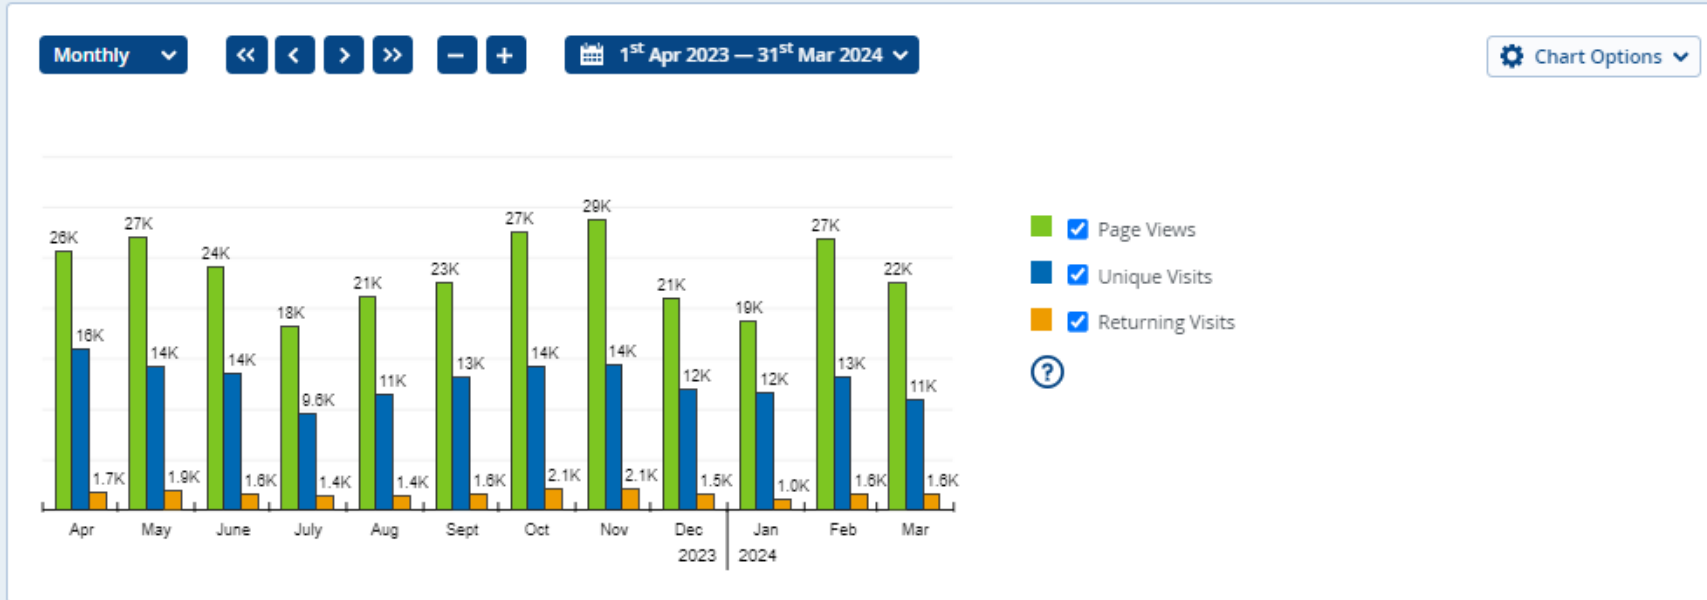

Summary Stats ?

	Average Monthly Page Views	Average Monthly Unique Visits	Average Monthly First Time Visits	Average Monthly Returning Visits
	23.6K	12.8K	11.2K	1.6K
	Page Views	Unique Visits	First Time Visits	Returning Visits
+ Mar 2024	22,453	10,943	9,338	1,605
+ Feb 2024	26,872	13,219	11,620	1,599
+ Jan 2024	18,606	11,616	10,582	1,034
+ Dec 2023	20,962	11,851	10,349	1,502
+ Nov 2023	28,715	14,424	12,371	2,053
+ Oct 2023	27,453	14,195	12,074	2,121
+ Sept 2023	22,546	13,061	11,475	1,586
+ Aug 2023	21,078	11,466	10,060	1,406
+ July 2023	18,133	9,583	8,230	1,353
+ June 2023	24,108	13,521	11,940	1,581
+ May 2023	26,896	14,134	12,240	1,894
+ Apr 2023	25,537	15,916	14,265	1,651
Total	283,359	153,929	134,544	19,385