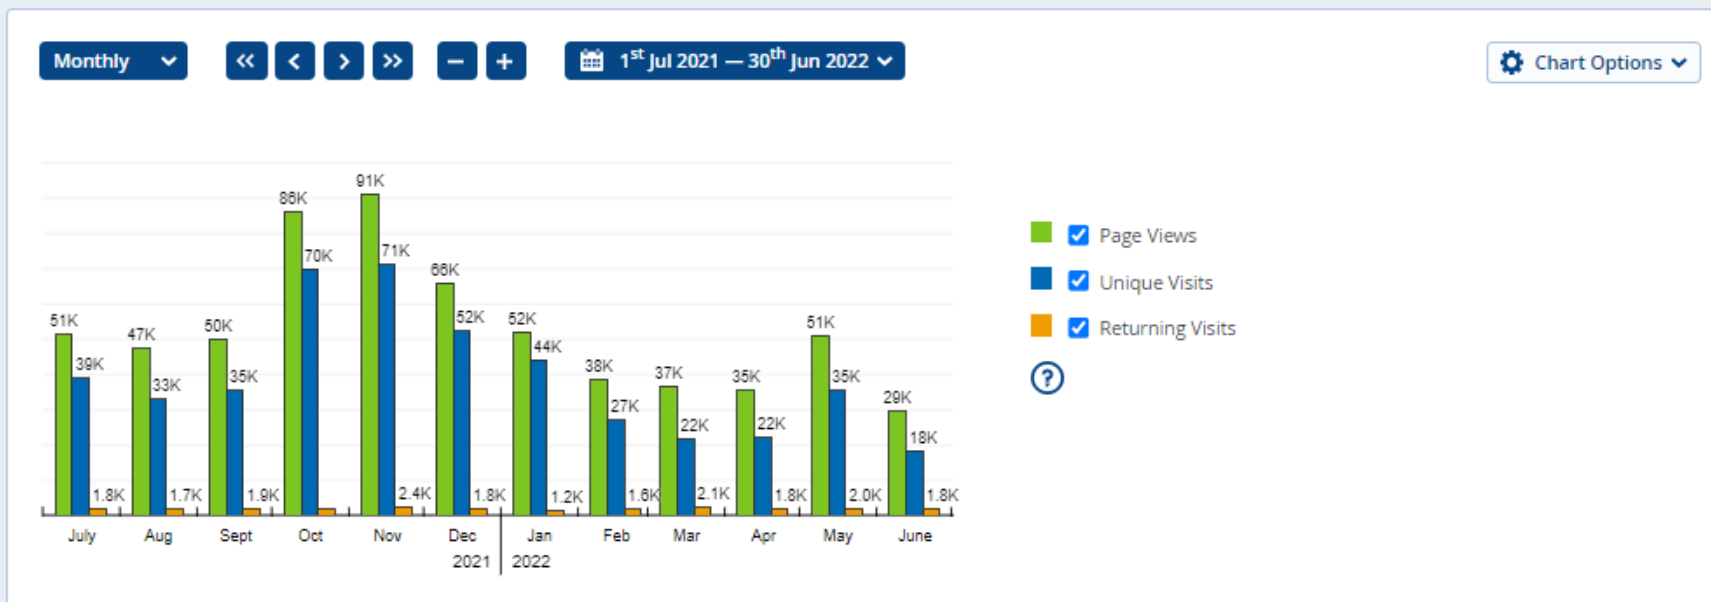

Summary Stats ?

Average Monthly Page Views	Average Monthly Unique Visits	Average Monthly First Time Visits	Average Monthly Returning Visits	
52.7K	39.0K	37.1K	1.8K	
Page Views	Unique Visits	First Time Visits	Returning Visits	
+ June 2022	29,265	18,325	16,491	1,834
+ May 2022	50,888	35,267	33,260	2,007
+ Apr 2022	35,214	21,824	19,999	1,825
+ Mar 2022	36,606	21,660	19,567	2,093
+ Feb 2022	38,162	26,769	25,192	1,577
+ Jan 2022	51,850	43,929	42,704	1,225
+ Dec 2021	65,704	52,225	50,439	1,786
+ Nov 2021	90,936	70,821	68,445	2,376
+ Oct 2021	85,971	69,805	67,816	1,989
+ Sept 2021	49,527	35,287	33,346	1,941
+ Aug 2021	47,078	32,790	31,043	1,747
+ July 2021	51,140	38,735	36,956	1,779
Total	632,341	467,437	445,258	22,179

Summary Stats ?

	Average Monthly Page Views	Average Monthly Unique Visits	Average Monthly First Time Visits	Average Monthly Returning Visits
	61.0K	47.0K	45.1K	1.9K
	Page Views	Unique Visits	First Time Visits	Returning Visits
+ May 2022	50,888	35,267	33,260	2,007
+ Apr 2022	35,214	21,824	19,999	1,825
+ Mar 2022	36,606	21,660	19,567	2,093
+ Feb 2022	38,162	26,769	25,192	1,577
+ Jan 2022	51,850	43,929	42,704	1,225
+ Dec 2021	65,704	52,225	50,439	1,786
+ Nov 2021	90,936	70,821	68,445	2,376
+ Oct 2021	85,971	69,805	67,816	1,989
+ Sept 2021	49,527	35,287	33,346	1,941
+ Aug 2021	47,078	32,790	31,043	1,747
+ July 2021	51,140	38,735	36,956	1,779
+ June 2021	129,287	114,321	112,304	2,017
Total	732,363	563,433	541,071	22,362