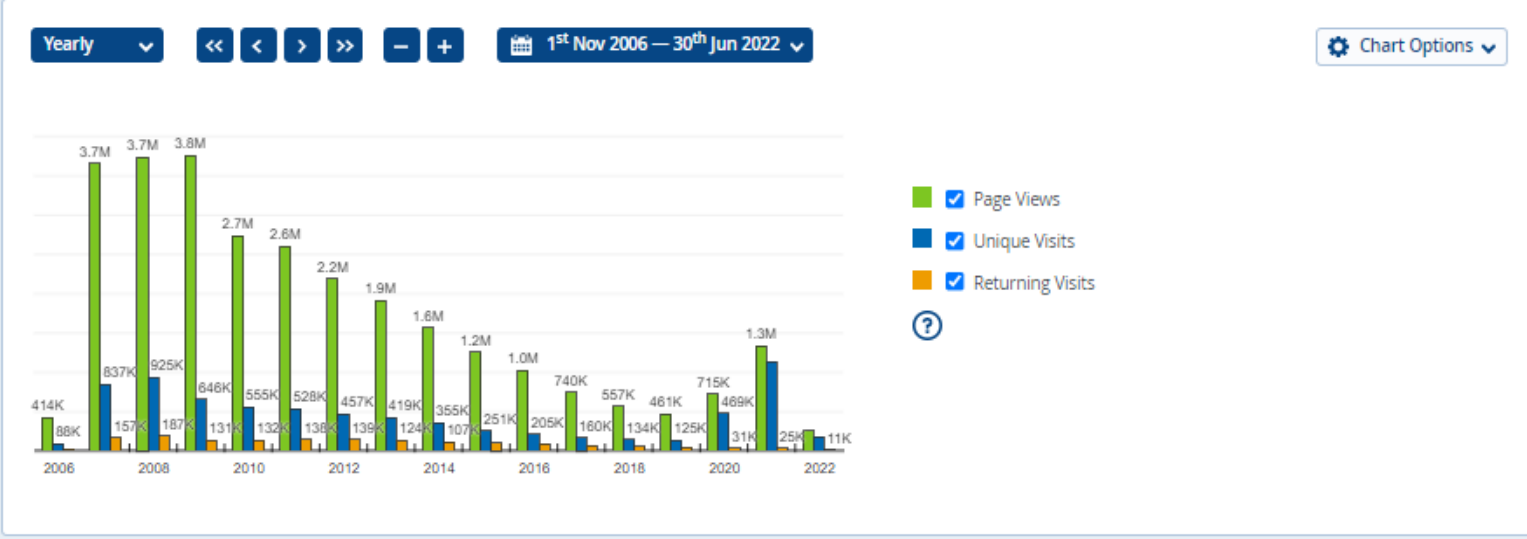

# Summary Stats

Average Yearly Page Views	Average Yearly Unique Visits	Average Yearly First Time Visits	Average Yearly Returning Visits	
<b>1.7M</b>	<b>438.6K</b>	<b>349.2K</b>	<b>89.4K</b>	
Year	Page Views	Unique Visits	First Time Visits	Returning Visits
+ 2022	245,521	170,116	159,356	10,760
+ 2021	1,325,100	1,131,460	1,106,470	24,990
+ 2020	714,595	468,550	437,873	30,677
+ 2019	460,750	125,125	86,295	38,830
+ 2018	556,589	134,309	82,093	52,216
+ 2017	739,560	160,028	95,829	64,199
+ 2016	1,014,969	205,338	127,579	77,759
+ 2015	1,244,693	251,054	158,954	92,100
+ 2014	1,564,673	355,224	247,799	107,425
+ 2013	1,902,275	419,089	295,102	123,987
+ 2012	2,178,302	456,605	317,535	139,070
+ 2011	2,593,393	527,787	389,551	138,236
+ 2010	2,728,063	554,615	422,796	131,819
+ 2009	3,755,466	646,005	515,210	130,795
+ 2008	3,730,243	925,488	738,383	187,105
+ 2007	3,653,064	837,293	680,114	157,179
+ 2006	414,168	87,763	75,278	12,485
<b>Total</b>	<b>28,821,424</b>	<b>7,455,849</b>	<b>5,936,217</b>	<b>1,519,632</b>