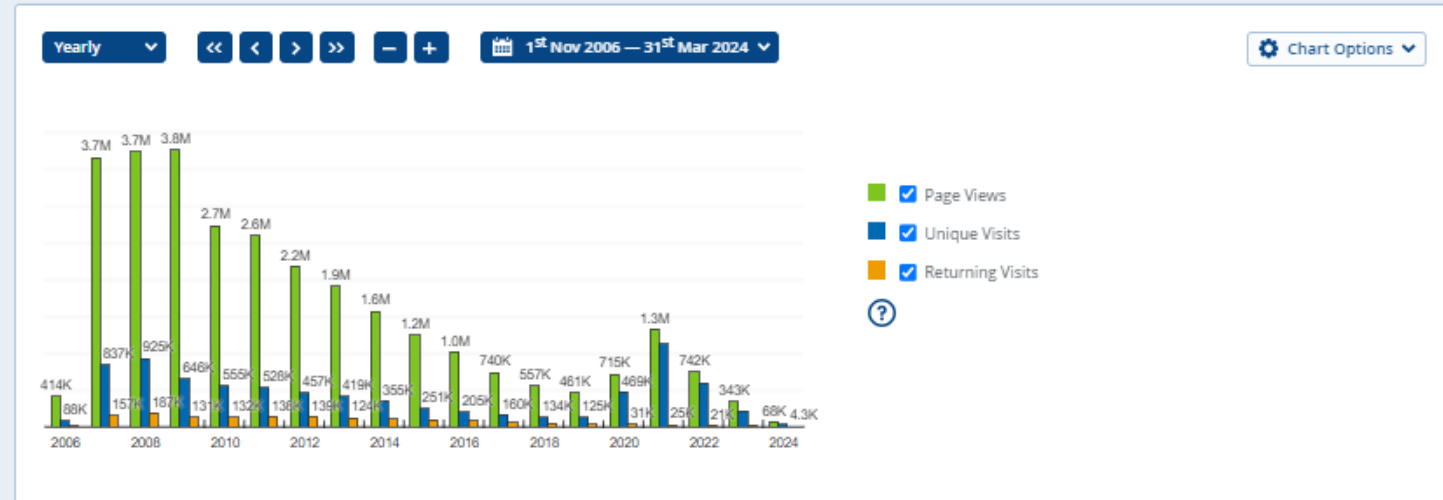

Summary Stats

- SUMMARY
- PAGES
- RECENT ACTIVITY
- REPORTS

	Average Yearly Page Views	Average Yearly Unique Visits	Average Yearly First Time Visits	Average Yearly Returning Visits
	1.6M	427.9K	346.1K	81.8K
	Page Views	Unique Visits	First Time Visits	Returning Visits
+ 2024	68,149	35,938	31,687	4,251
+ 2023	343,497	210,619	190,347	20,272
+ 2022	741,944	598,020	577,432	20,588
+ 2021	1,325,100	1,131,460	1,106,470	24,990
+ 2020	714,595	468,550	437,873	30,677
+ 2019	460,750	125,125	86,295	38,830
+ 2018	556,589	134,309	82,093	52,216
+ 2017	739,560	160,028	95,829	64,199
+ 2016	1,014,969	205,338	127,579	77,759
+ 2015	1,244,693	251,054	158,954	92,100
+ 2014	1,564,673	355,224	247,799	107,425
+ 2013	1,902,275	419,089	295,102	123,987
+ 2012	2,178,302	456,605	317,535	139,070
+ 2011	2,593,393	527,787	389,551	138,236
+ 2010	2,728,063	554,615	422,796	131,819
+ 2009	3,755,466	646,005	515,210	130,795
+ 2008	3,730,243	925,488	738,383	187,105
+ 2007	3,653,064	837,293	680,114	157,179
+ 2006	414,168	87,763	75,278	12,485
Total	29,729,493	8,130,310	6,576,327	1,553,983